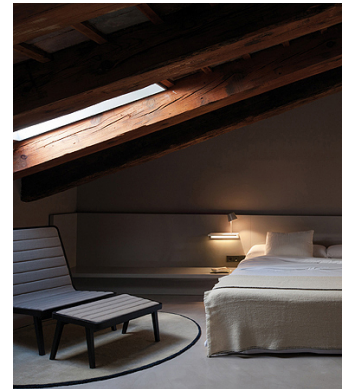

Suite

Design by Jordi Vilardell & Meritxell Vidal.

VIBIA

Reference

6046.

Application

Wall Fixtures

Installation type

Surface mounted

Description

Suite is a wall lamp that boasts different functions, where matter and light are integrated into a single body. Suite houses a stand as well as LED lighting. Designed by Jordi Vilardell & Meritxell Vidal. Available in two finishes: dark brown and white. Both come with Mink (Pantone 407C) reading light shade.

Diffuser

Polycarbonate diffuser

Materials

Body: Aluminum
Diffuser: Polycarbonate
Shade: Aluminum

Finishes

6046-14 Dark chocolate matte lacquer (RAL 8019)

6046-93 White (RAL 9016)

Sketch

Electrical characteristics

1 x LED STRIP 24V 1.63W
AND
1 x LED 4.5W 350mA

Total 6.1 W

A

Light source: 2700K CRI >80 622 lm 101 lm/W

Driver included: CC/CV 350 mA 120V 60Hz

Electronic dimming: NO DIMMING

Technical characteristics

- LED on/off switch under the shelf
- Reading light mounted on shelf
- Reading light matt mink lacquer Pantone 407C matt

Installation and assembly

Please see the installation manual

Light distribution

Reading

Lamp having a light beam whose main function is to supply sufficient light for reading.

Photometric data

Certificates