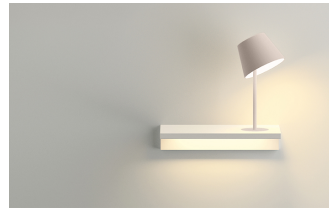

Suite

Design by Jordi Vilardell & Meritxell Vidal.

VIBIA

Reference

6046.

Application

Wall Fixtures

Installation type

Surface mounted

Description

Suite is a wall lamp that boasts different functions, where matter and light are integrated into a single body. Suite houses a stand as well as LED lighting. Designed by Jordi Vilardell & Meritxell Vidal. Available in two finishes: dark brown and white. Both come with Mink (Pantone 407C) reading light shade.

Diffuser

Polycarbonate diffuser

Materials

Body: Aluminum
Diffuser: Polycarbonate
Shade: Aluminum

Finishes

6046-14 Dark chocolate matte lacquer (RAL 8019)

6046-93 White (RAL 9016)

Sketch

Electrical characteristics

1 x LED STRIP 24V 1.63W
AND
1 x LED 4.5W 350mA

Total 6.1 W

A

Light source: 2700K CRI >80 622 lm 101 lm/W

Driver included: CC/CV 350 mA 120V 60Hz

Electronic dimming: NO DIMMING

Technical characteristics

- LED on/off switch under the shelf
- Reading light mounted on shelf
- Reading light matt mink lacquer Pantone 407C matt

Installation and assembly

Please see the installation manual

Light distribution

Reading

Lamp having a light beam whose main function is to supply sufficient light for reading.

Photometric data

Certificates